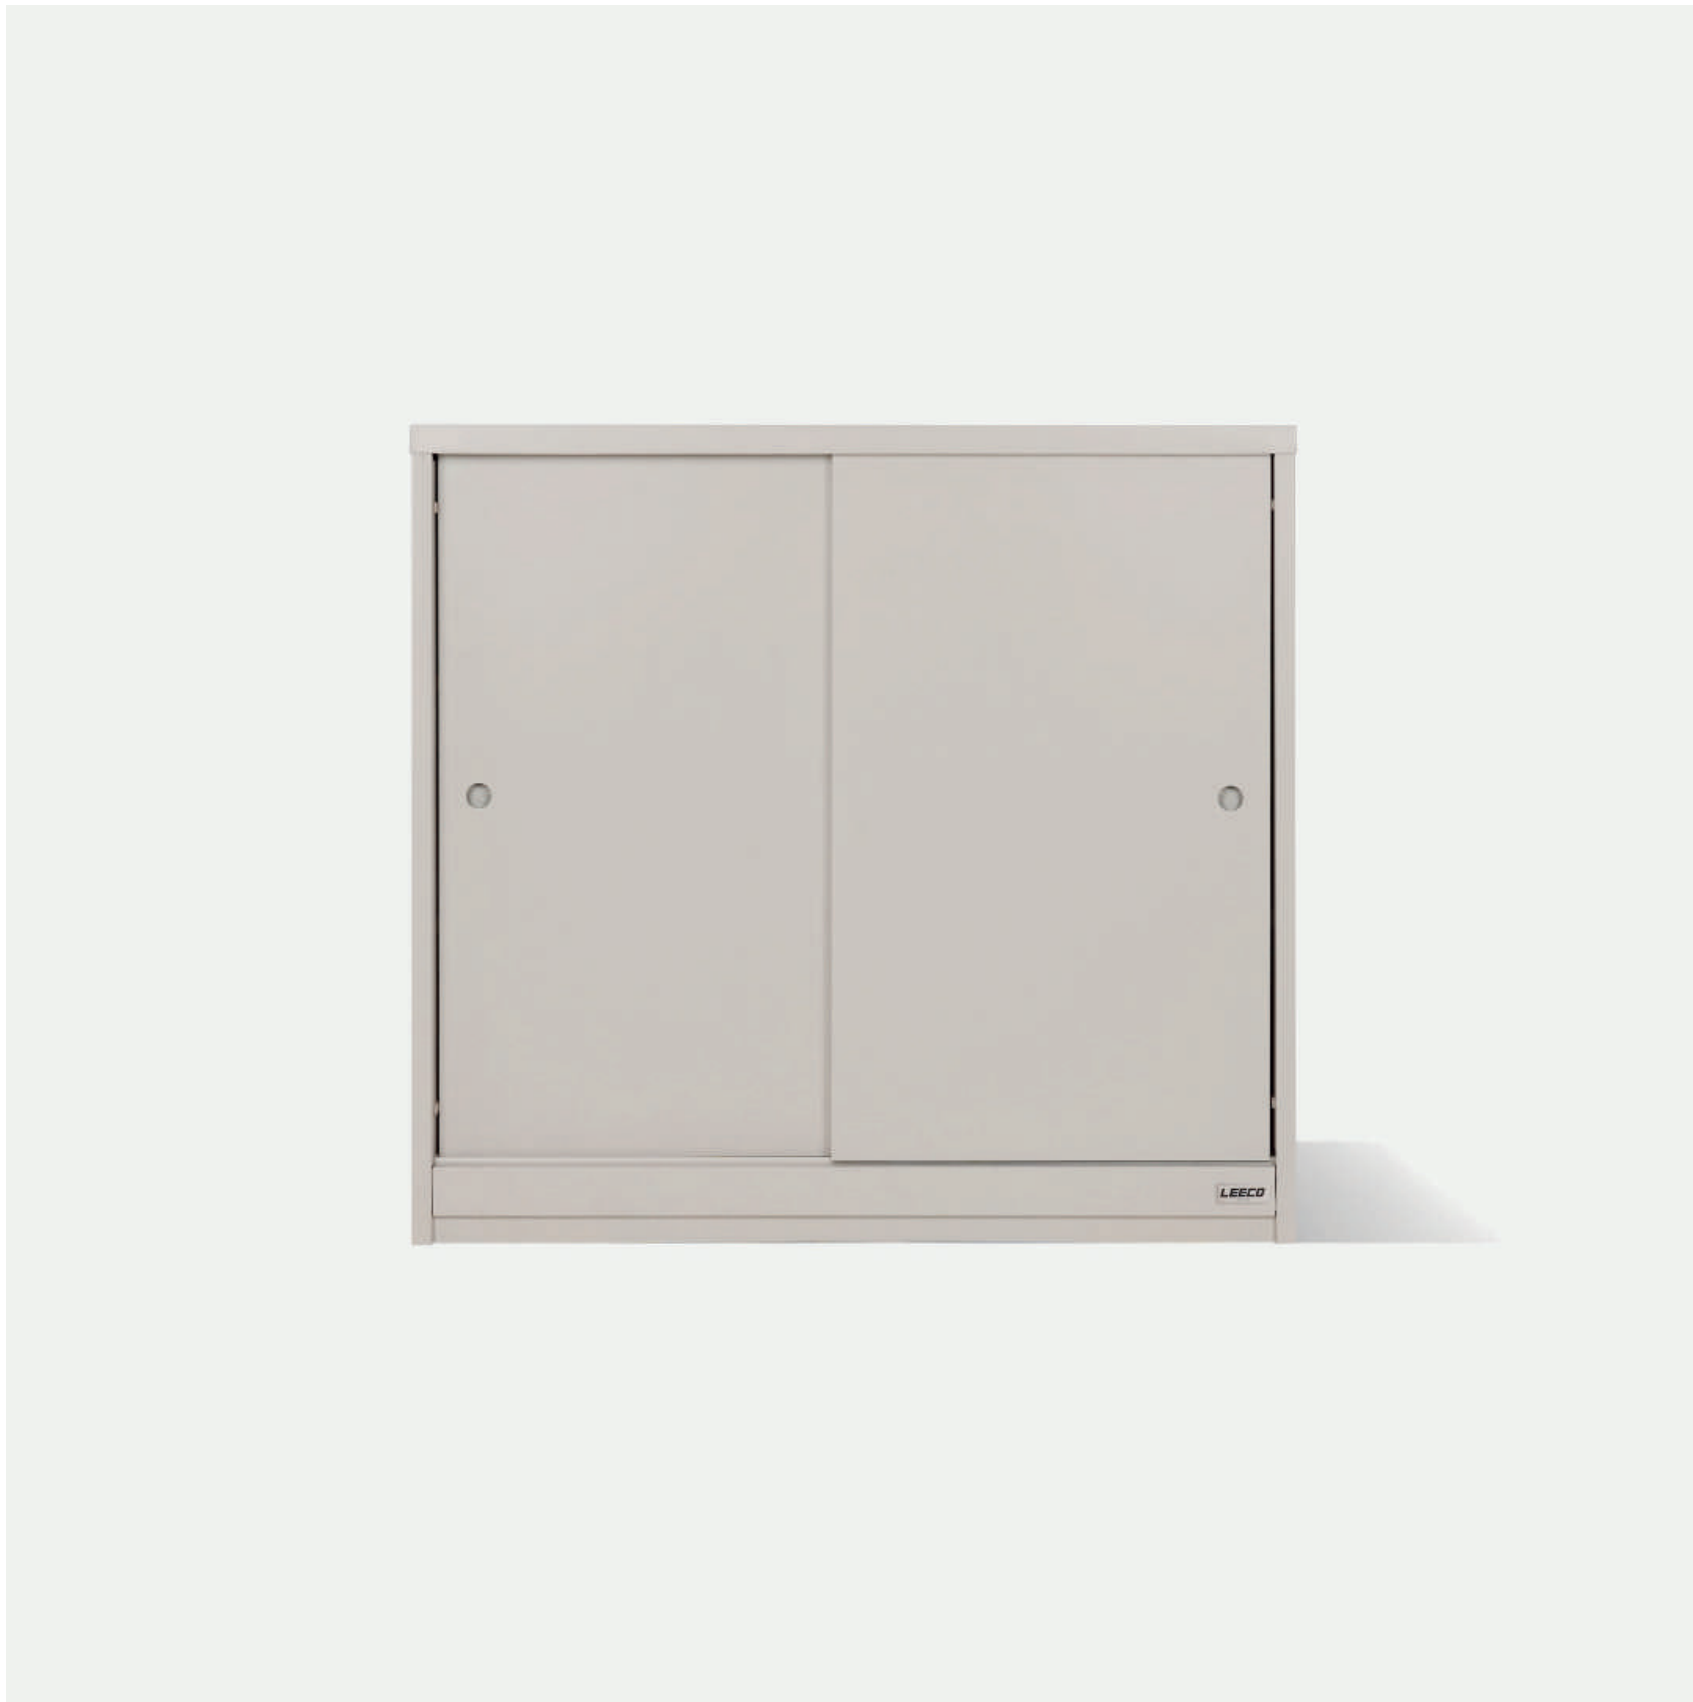

LC01-E in marble white