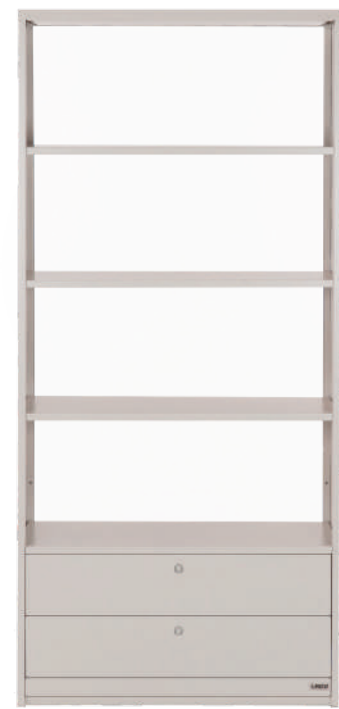

## LC01 — Bookcase System Structure in Variation

Built as one system. Made in many forms.  
Open shelves for display. Drawers and sliding  
doors for concealment.  
Different heights, same language — each piece  
aligned in proportion and purpose.  
A steel frame, folded with precision — quiet,  
balanced, and enduring.  
Everything works together. Nothing stands apart.

## LC01-SMALL

Size: 900 x 400 x 835 mm (WxDxH)

\*Available in 1 color; marble white

## LC01-TALL

Size: 900 x 400 x 1955 mm (WxDxH)

\*Available in 1 color; marble white

LC02

Sideboard

LC02-A in terracotta red  
LC02-B in concrete grey

LC02-A in terracotta red

## LC02-A — 120 cm Sideboard Scaled for Stillness

Built small. Made strong.

Three drawers for the things you reach for often.

A top edge, bent from one sheet of steel — smooth to the hand, and easy on the eye.