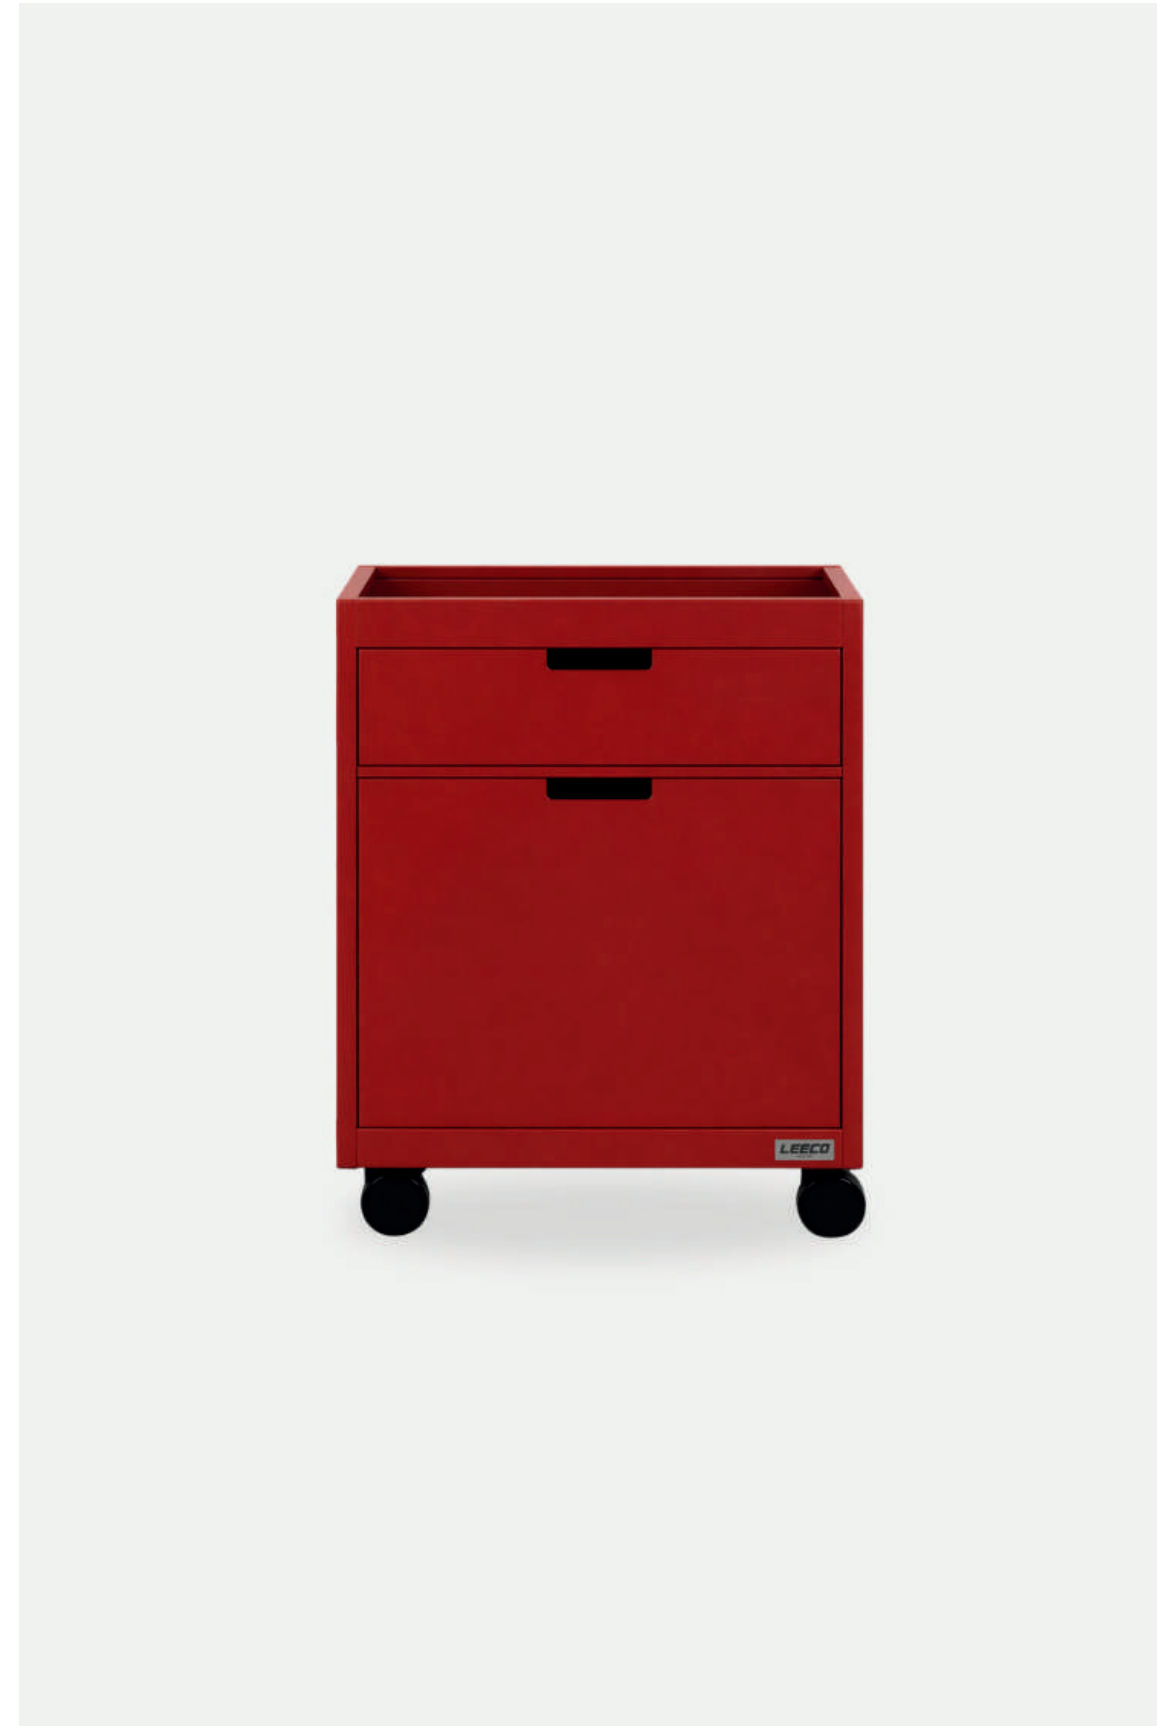

LC05-B in terracotta red