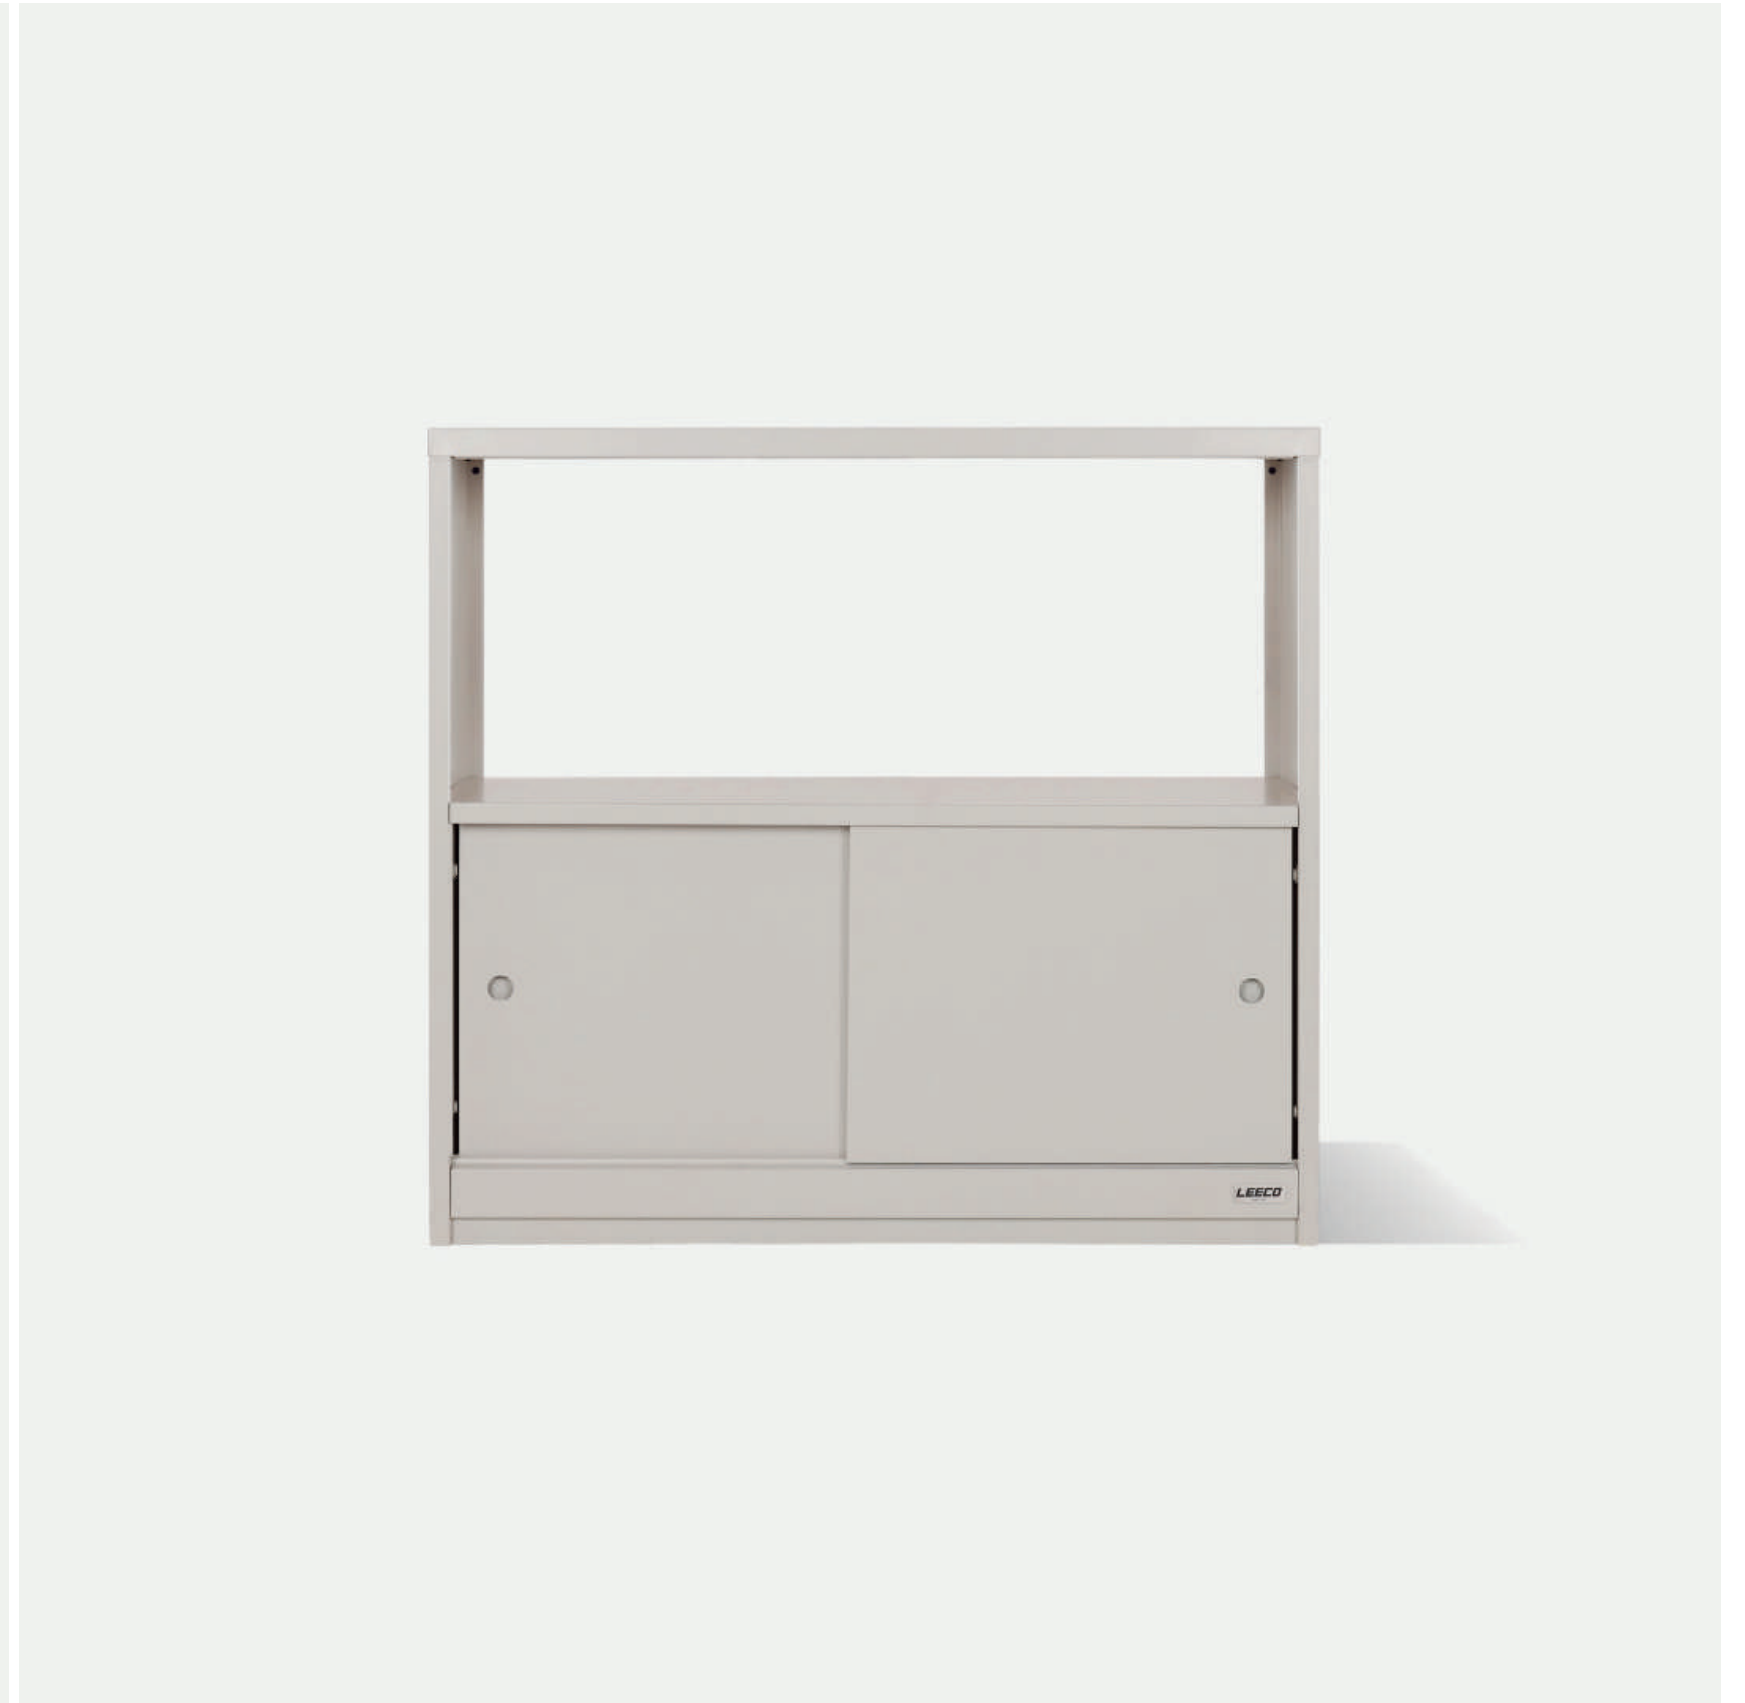

LC01-C in marble white