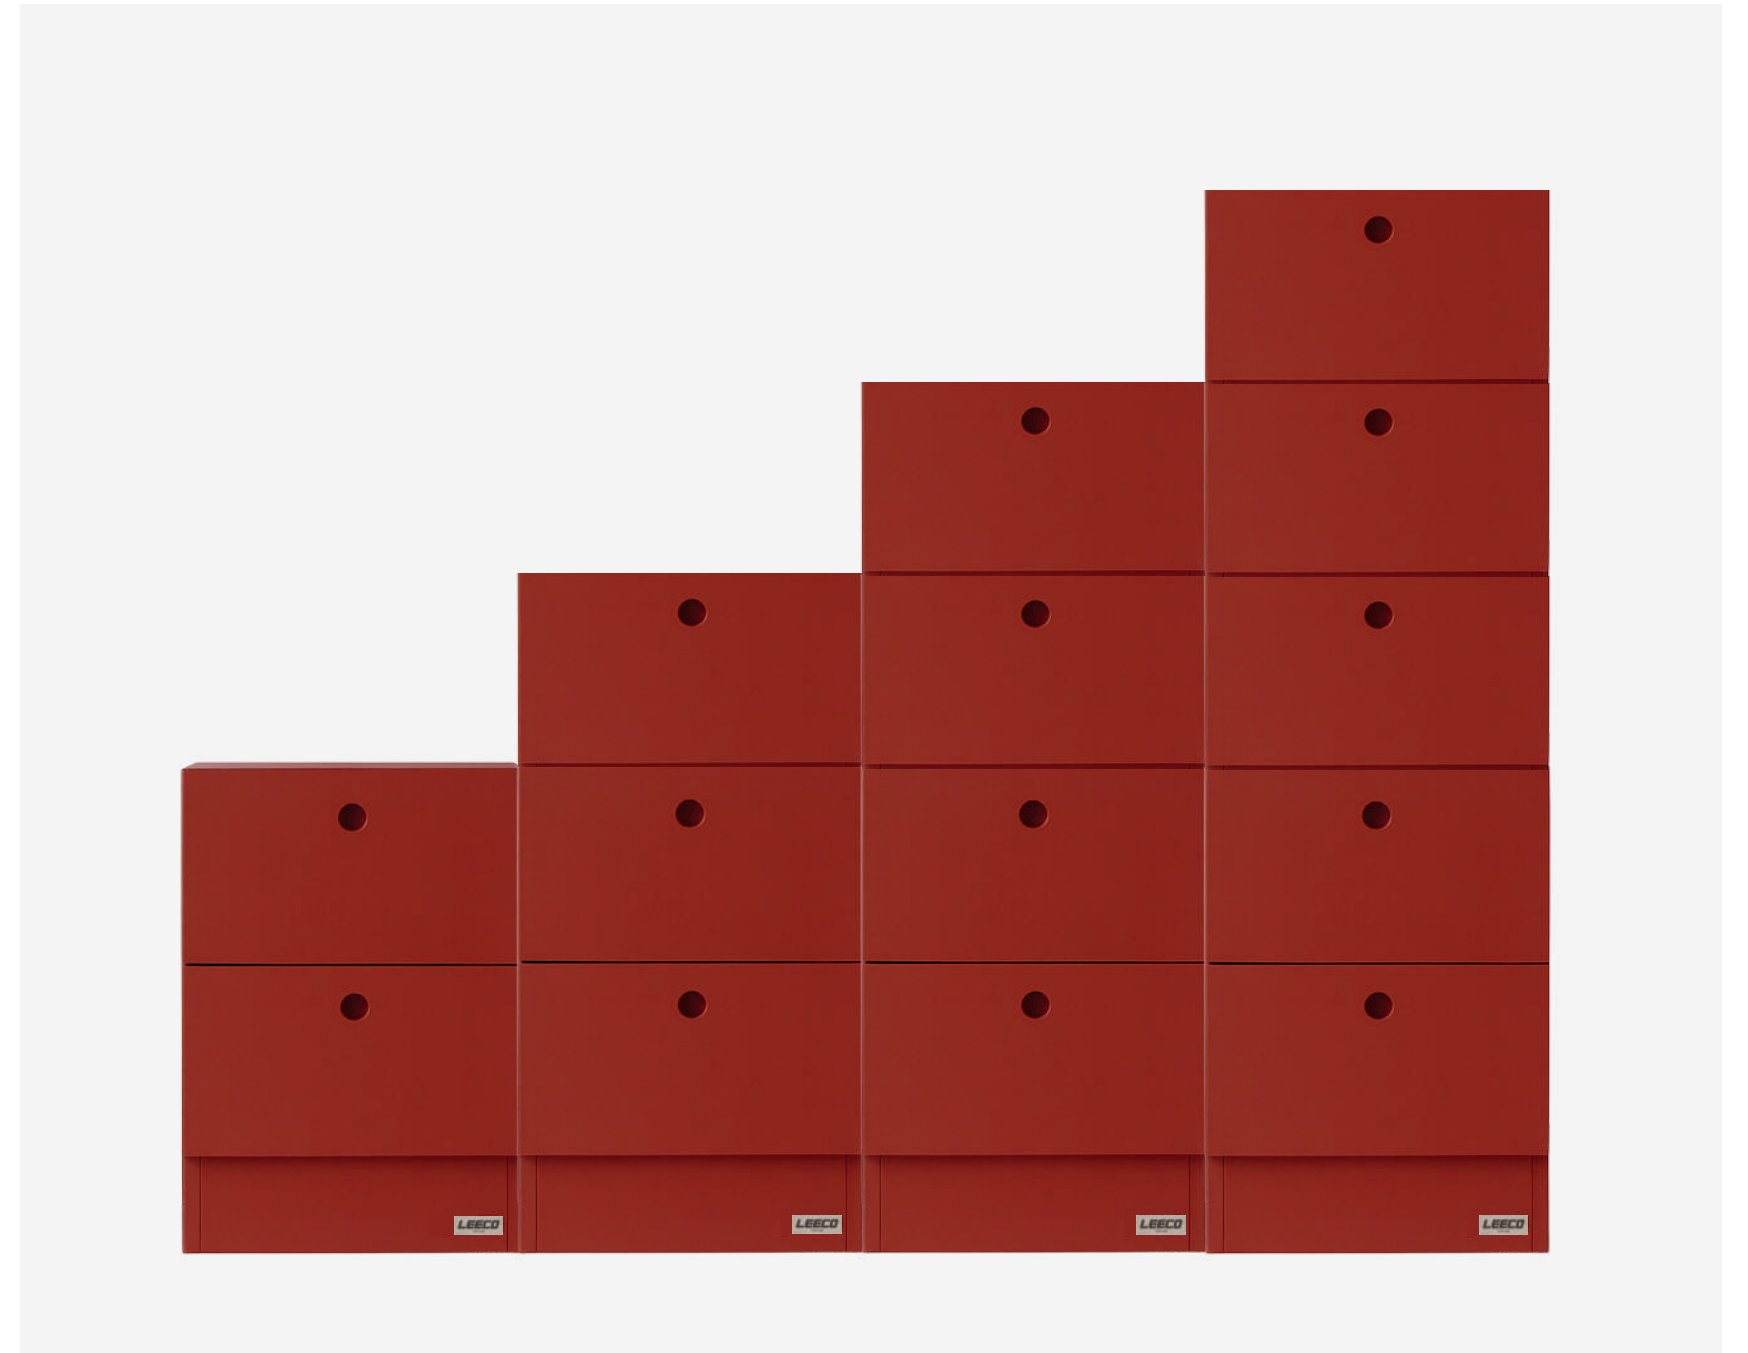

## LC03-A (2 DRAWERS)

Size: 350 x 405 x 500 mm (WxDxH)

\*Available in 4 colors; marble white, concrete grey, shadow black, terracotta red