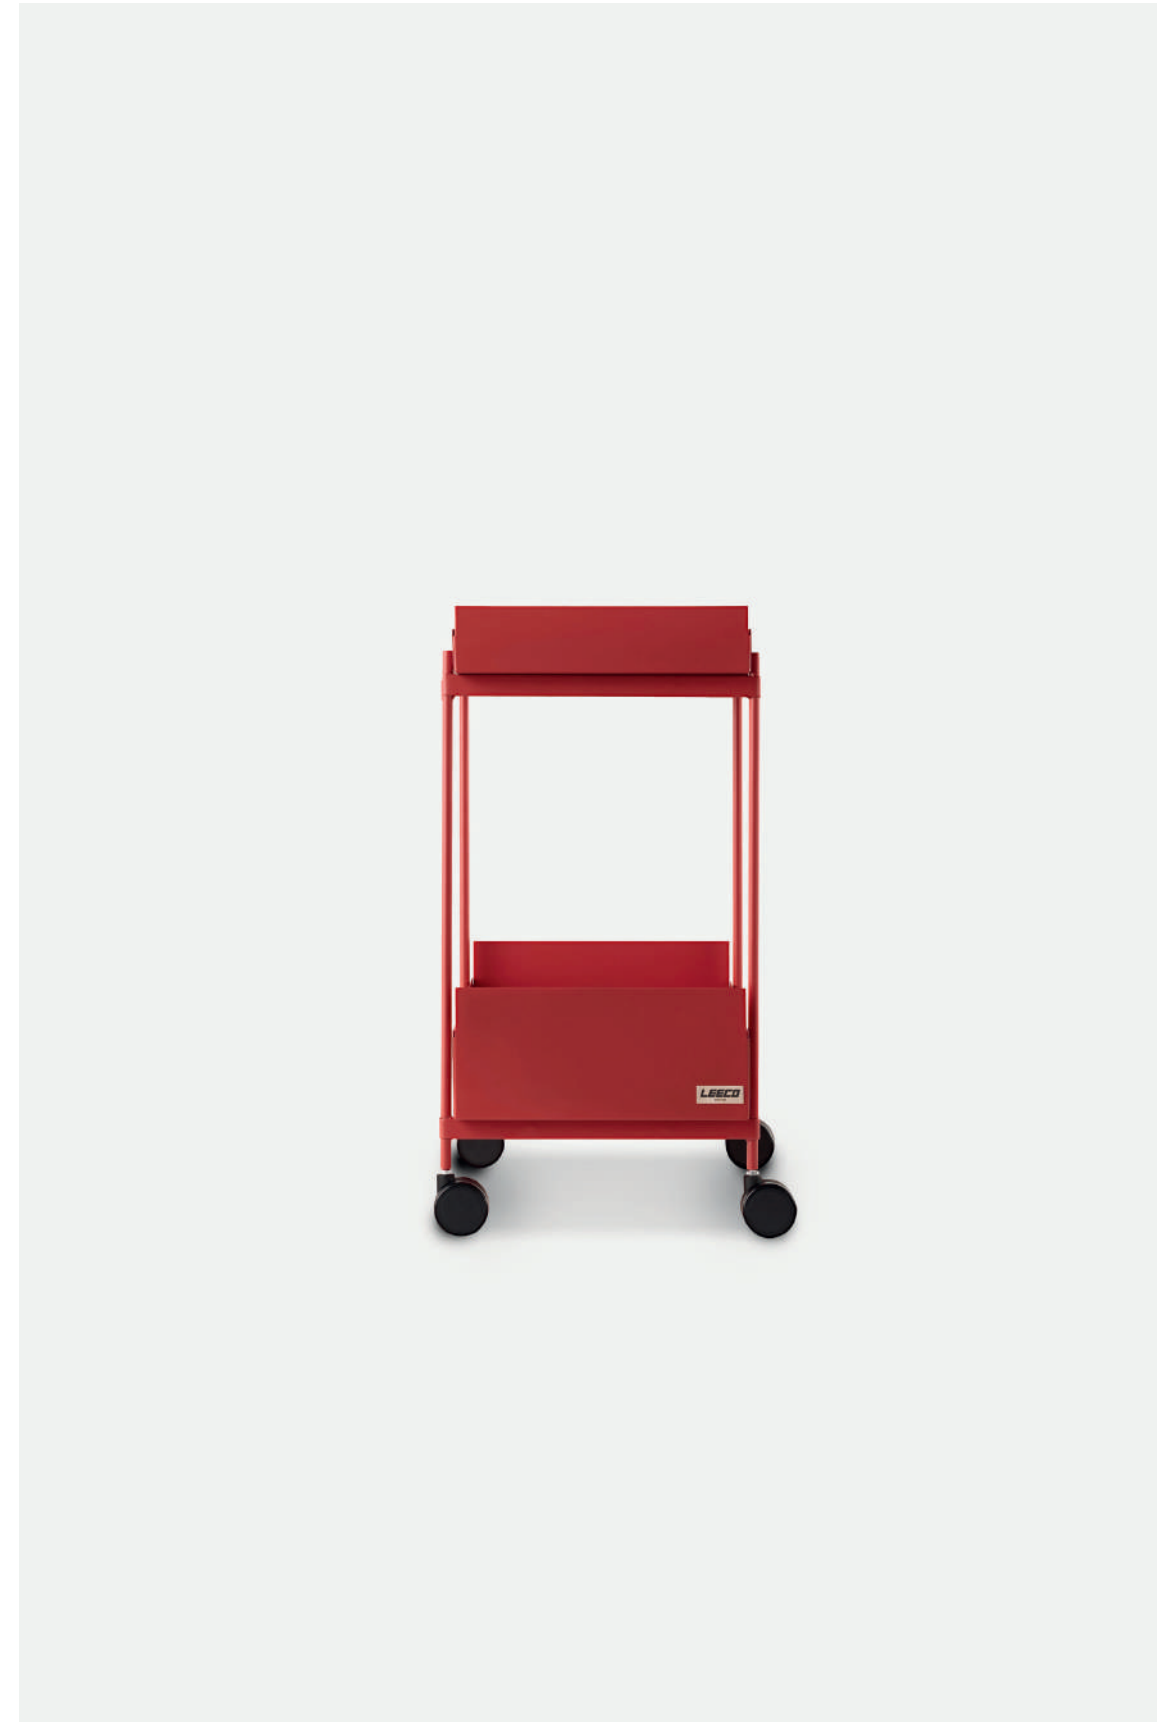

## LC03-D (5 DRAWERS)

Size: 350 x 405 x 1100 mm (WxDxH)

\*Available in 4 colors; marble white, concrete grey, shadow black, terracotta red

LC04

Trolley

LC04 in shadow black

LC04 in terracotta red

## LC04 — Trolley Made to move.

Built from folded steel, LC04 carries what you need — then quietly rolls away.  
Its form is simple. Its purpose is clear.  
Use it in the kitchen, the studio, or wherever work takes you.