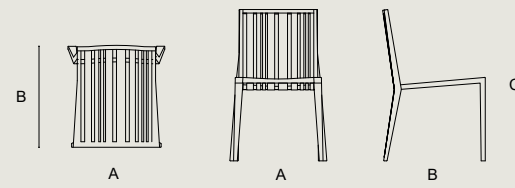

LIKA CHAIR

by ABRA ID

MATERIAL (Backrest & Seat / Legs)

Bent Plywood Oak / Solik Oak Wood

FINISH (Backrest & Seat / Legs)

O1.Natural Oil, Matte / Natural Oil, Matte

Natural / Natural

O2.Lacquered Paint, Matte / Natural Oil, Matte

Black / Natural

DIMENSION

A 55 X B 46 X C 82 cm

LINJE CHAIR

by demirden I ilio

MATERIAL (Backrest & Seat / Legs)

Solid Oak Plywood / Laminate

FINISH (Backrest & Seat / Legs)

Natural Oil, Matte / Colored Laminat, Matte

Natural / Blu Faenza

Natural / Muschio

Natural / Argilla

DIMENSION

A 45 X B 55 X C 82 cm

LUMIN CHAIR

by demirden I ilio

MATERIAL (Backrest & Seat & Legs)

Solik Oak Wood

FINISH (Backrest & Seat & Legs)

Natural Oil, Matte

Natural

DIMENSION

A 52 X B 55 X C 81,5 cm

PILA CHAIR

by Rüya Akyol Studio

MATERIAL (Backrest & Seat & Legs)

Metal

FINISH (Backrest & Seat & Legs)

Powder Coated Metal, Glossy

Earthy Burgundy

Deep Ocean

Moss Stone

Vanilla Grey

DIMENSION

A 45 X B 55,4 X C 81,3 cm