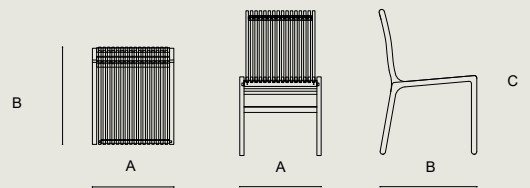

A 45 X B 55 X C 82 cm

LUMIN CHAIR

by demirden I ilio

**MATERIAL (Backrest & Seat & Legs)**

Solik Oak Wood

FINISH (Backrest & Seat & Legs)

Natural Oil, Matte

Natural