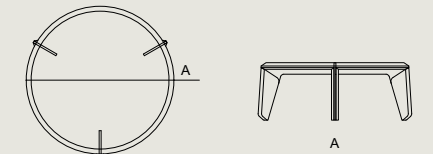

DIMENSION

A Ø 90 X C 35 cm