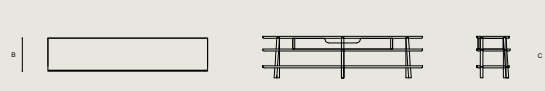

LIKA TV UNIT

by demirden I ilio

MATERIAL (Top / Legs)

Solik Oak Wood / Solik Oak & Solid Walnut

FINISH (Top / Legs)

Natural Oil, Matte

Natural

DIMENSION

A 170 X B 50 X C 50 cm

KAVEL TV UNIT

by demirden I ilio

MATERIAL (Top & Legs)

Solid Oak Wood

FINISH (Top & Legs)

Natural Oil, Matte

Natural

DIMENSION

A 208 X B 42 X C 54 cm

KAVEL BOOKCASE / TV UNIT

by demirden I ilio

MATERIAL (Top & Legs)

Solik Oak Wood

FINISH (Top & Legs)

Natural Oil, Matte

Natural

DIMENSION

A 208 X B 42 X C 200 cm