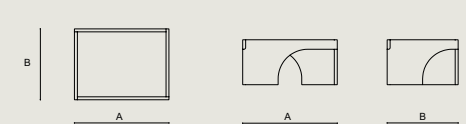

DIMENSION

A 80 X B 60 X C 38 cm

PASSE SIDE TABLE

by Rüya Akyol Studio

MATERIAL (Frame / Inner Shelf)

Solid Oak Wood / Metal

FINISH (Frame / Inner Shelf)

1.Lacquered Paint, Matte / Powder Coated Metal, Matte