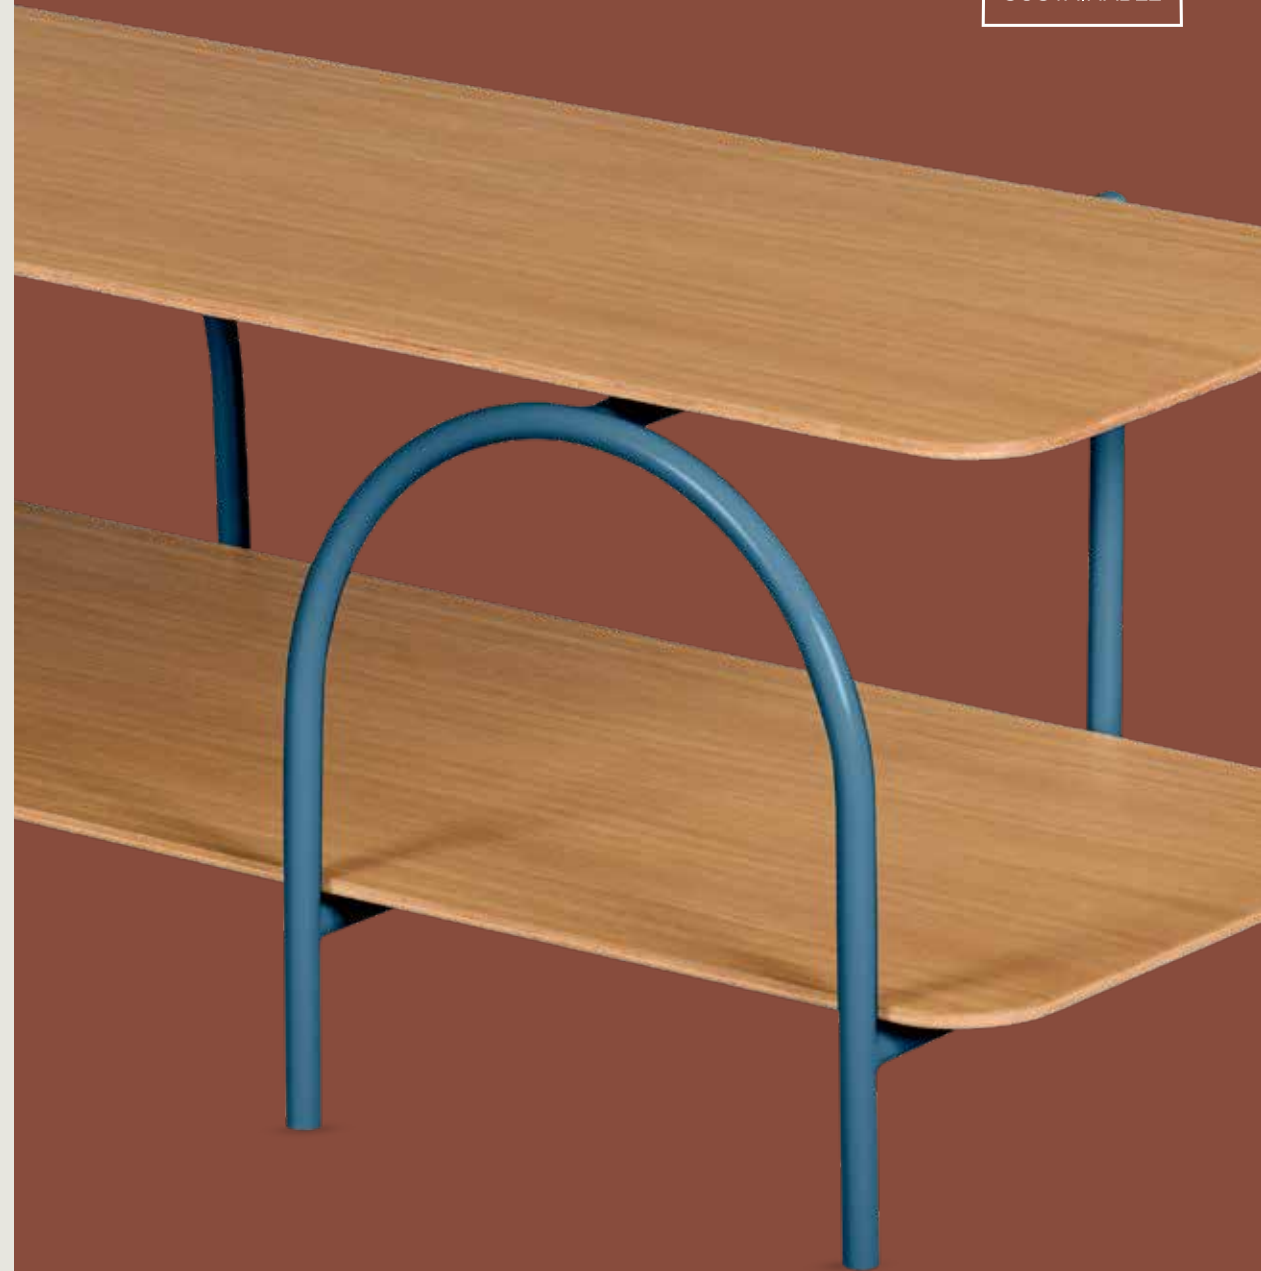

Designer **Rüya Akyol Studio**
Color

- Earth Burgundy ● Deep Ocean
- Moss Stone ● Vanilla Grey

Materials **Linolium /Metal**
Plywood

Year **2025**

Dimensions **110x41,6x56,6 cm**
140x41,6x56,6 cm