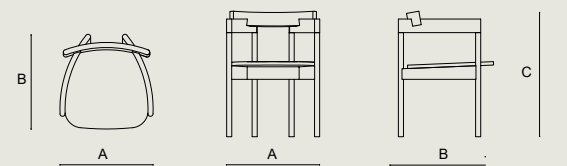

Natural ●

02.Lacquered Paint, Matte

Night Blue ●

Anthracite ●

DIMENSION

A 54 X B 55 X C 72 cm

KNUT CHAIR

by Marvin Kasper