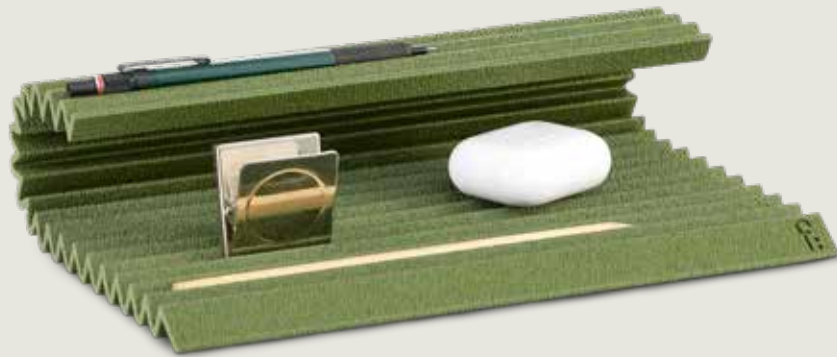

⑥⑦

CRAG ORGANIZER

Designer Form&Seek
Color

● Forest Green ● Matte Purple

Materials 3D Print / PLA
Year 2025

Dimensions 23x16,5x6 cm

⑥⑧