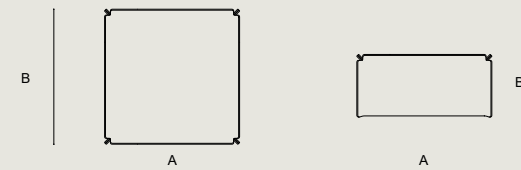

DIMENSION

A 82 X B 82 X C 38 cm

BOND SIDE TABLE

by Rüya Akyol Studio

MATERIAL (Top & Legs)

Bent Plywood Oak

FINISH (Top & Legs)

01. Natural Oil, Matte