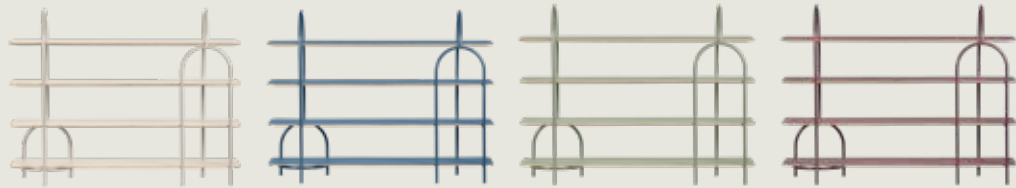

49

ARCON BOOKCASE