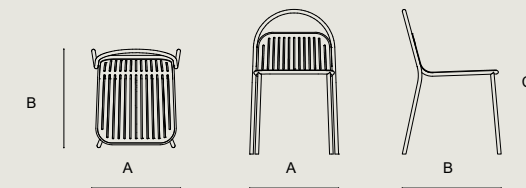

DIMENSION

A 45 X B 55,4 X C 81,3 cm