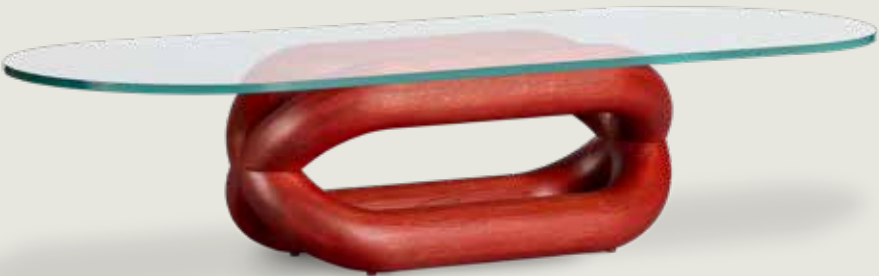

Dimensions 50x50x79 cm

Versatile pieces that bring warmth and rhythm to living spaces.

COFFEE TABLES

21

GUDI COFFEE TABLE

TRADITIONALLY
20 ESTD 24
SUSTAINABLE

Designer **Bilge Kalfa**
Color
● Charcoal ● Red ● Natural