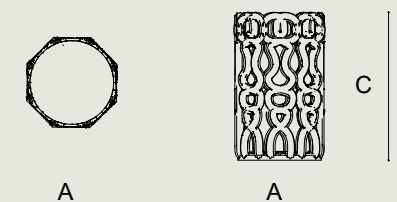

Light Blue	
Dark Cherry	

02. 3D Print Glossy
Silk Red Copper

DIMENSION
A Ø 13.5 X C 22 cm

RELIC BOWL

by Form&Seek

**MATERIAL (Frame)**

PLA

FINISH (Frame)