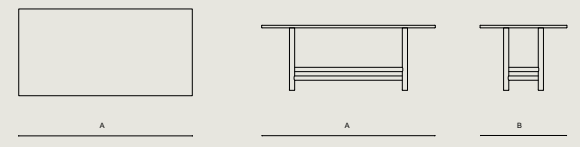

FILIKA OVAL TABLE

by demirden | ilio

MATERIAL (Top & Legs)
Solid Oak Wood

FINISH (Top & Legs)
Natural Oil, Matte
Natural

DIMENSION

A 180 X B 100 X C 75 cm
A 220 X B 100 X C 75 cm
A 280 X B 100 X C 75 cm

PICO WOODEN TABLE

by Şule Koç

MATERIAL (Top & Legs)
Solid Oak Wood

FINISH (Top & Legs)
Natural Oil, Matte
Natural

DIMENSION

A Ø 90 x C 75 cm
A Ø 120 x C 75 cm
A Ø 90 x C 108 cm

PICO WOODEN TABLE

by Şule Koç

MATERIAL (Top & Legs)
Solid Oak Wood

FINISH (Top & Legs)
Natural Oil, Matte
Natural

DIMENSION

A 85 X B 85 X C 75 cm
A 105 X B 105 X C 75 cm
A 230 X B 100 X C 75 cm
A 200 X B 80 X C 108 cm

PICO GLASS TABLE

by Şule Koç

MATERIAL (Top / Legs)
Laminated Glass / Metal

FINISH (Top / Legs)
Lacquered Paint, Matte / Powder Coated Metal, Matte

DIMENSION

A Ø 90 cm x C 75 cm
A Ø 120 cm x C 75 cm
A Ø 90 cm x C 108 cm
A 85 X B 85 X C 75 cm
A 105 X B 105 X C 75 cm
A 200 X B 80 X C 108 cm
A 230 X B 100 X C 75 cm