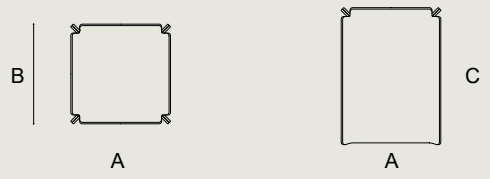

Warm Yellow / Natural  Natural / Deep Green 

Dusty Pink / Natural  Natural / Earth Burgundy 

DIMENSION

A 40 X B 40 X C 55 cm

DUAL COFFEE TABLE

by Bilge Kalfa

MATERIAL (Top & Legs)

Solid Oak Wood