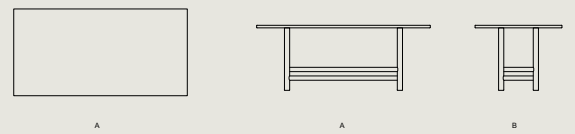

FAM DINING TABLE

by Bilge Kalfa

MATERIAL (Top & Legs & Table Corner)
Solid Oak Wood

FINISH (Top & Legs / Table Corner)
O1. Natural Oil, Matte / Natural Oil, Matte
Natural

O2. Natural Oil, Matte / Colored Oil, Matte
Natural / Blue

O3. Colored Oil, Matte / Colored Oil, Matte
Charcoal

DIMENSION
A 220 X B 90 X C 75 cm

FILIKA ROUND TABLE

by demirden I ilio

MATERIAL (Top & Legs)
Solid Oak Wood

FINISH (Top & Legs)
Natural Oil, Matte
Natural

DIMENSION
A Ø 115 x C 75 cm
A Ø 135 x C 75 cm

AKIS RECTANGULAR TABLE

by demirden I ilio

MATERIAL (Top & Legs)
Solid Oak Wood

FINISH (Top & Legs)
Natural Oil, Matte
Natural

DIMENSION
A 220 X B 100 X C 75 cm

AKIS ROUND TABLE

by demirden I ilio

MATERIAL (Top & Legs)
Solid Oak Wood

FINISH (Top & Legs)
Natural Oil, Matte
Natural

DIMENSION
A Ø 140 x C 75 cm