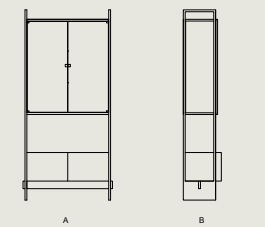

DIMENSION

A 90 X B 40 X C 200 cm

A

B

KAVEL BOOKCASE

by demirden | ilio

MATERIAL (Frame)
Solid Oak Wood

FINISH (Frame)
Natural Oil, Matte