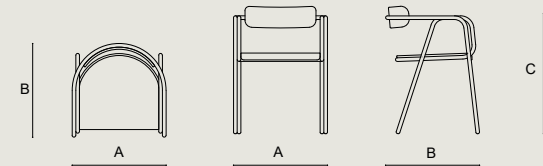

ATIPIK 01 CHAIR

by Erdem Akan

MATERIAL (Backrest & Seat & Legs)
Solik Oak Wood

FINISH (Backrest & Seat & Legs)
01.Natural Oil, Matte

Natural ●

02.Lacquered Paint, Matte

Navy Blue ●

Green ● Grey ●

Burgundy ● Black ●

DIMENSION

A 37,2 cm x B 52,7 cm x C 83,2 cm

ATIPIK 02 CHAIR

by Erdem Akan

MATERIAL (Backrest & Seat / Legs)
Bent Plywood Oak / Metal

FINISH (Backrest & Seat / Legs)
01.Lacquered Paint, Matte / Glossy

Black / Chrome ● ●

02.Lacquered Paint, Matte / Powder Coated Metal, Matte

Red / Black ● ●

Brown / Black ● ●

03.Natural Oil Finish, Matte / Powder Coated Metal, Matte

Natural / Black ● ●

DIMENSION

A 50,9 cm x B 49,7 cm x C 83,4 cm

TWO LINE CHAIR

by ABRA ID

MATERIAL (Backrest & Seat / Legs)
Solik Oak Wood / Metal

FINISH (Backrest & Seat / Legs)

Natural Oil, Matte / Powder Coated Metal, Glossy

Natural / Sunstone ● ● | Natural / Olive Green ● ●

Natural / Anthracite ● ● | Natural / Linen White ● ●

Natural / Orange ● ● | Natural / Blue ● ●

DIMENSION

A 54 X B 54 X C 74 cm

ARK CHAIR

by Nazar Şigaher

MATERIAL (Backrest & Seat & Legs)
Solid Oak Wood

FINISH (Backrest & Seat & Legs)
Natural Oil, Matte

Natural ●

02.Lacquered Paint, Matte

Night Blue ●

Anthracite ●

DIMENSION

A 54 X B 55 X C 72 cm