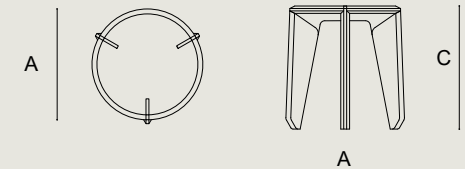

2.Natural Oil, Matte / Powder Coated Metal, Matte

Natural / Blue

Natural / Orange

Natural / Green

Natural / Anthracite

DIMENSION

A Ø 45 X C 50 cm

CALIA C SIDE TABLE