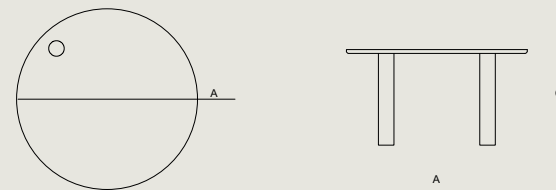

DIMENSION

A Ø 120 x C 74 cm

A Ø 140 x C 74 cm

A 220 X B 100 X C 74 cm

A 180 X B 100 X C 74 cm

A 110 X B 110 X C 74 cm