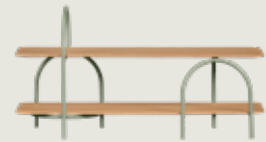

47

ARCON BOOKCASE

Designer **Rüya Akyol Studio**
Color

- Earth Burgundy ● Deep Ocean
- Moss Stone ● Vanilla Grey

Materials **Linolium /Metal**
Plywood

Year **2025**

Dimensions **110x41,6x56,6 cm**
140x41,6x56,6 cm