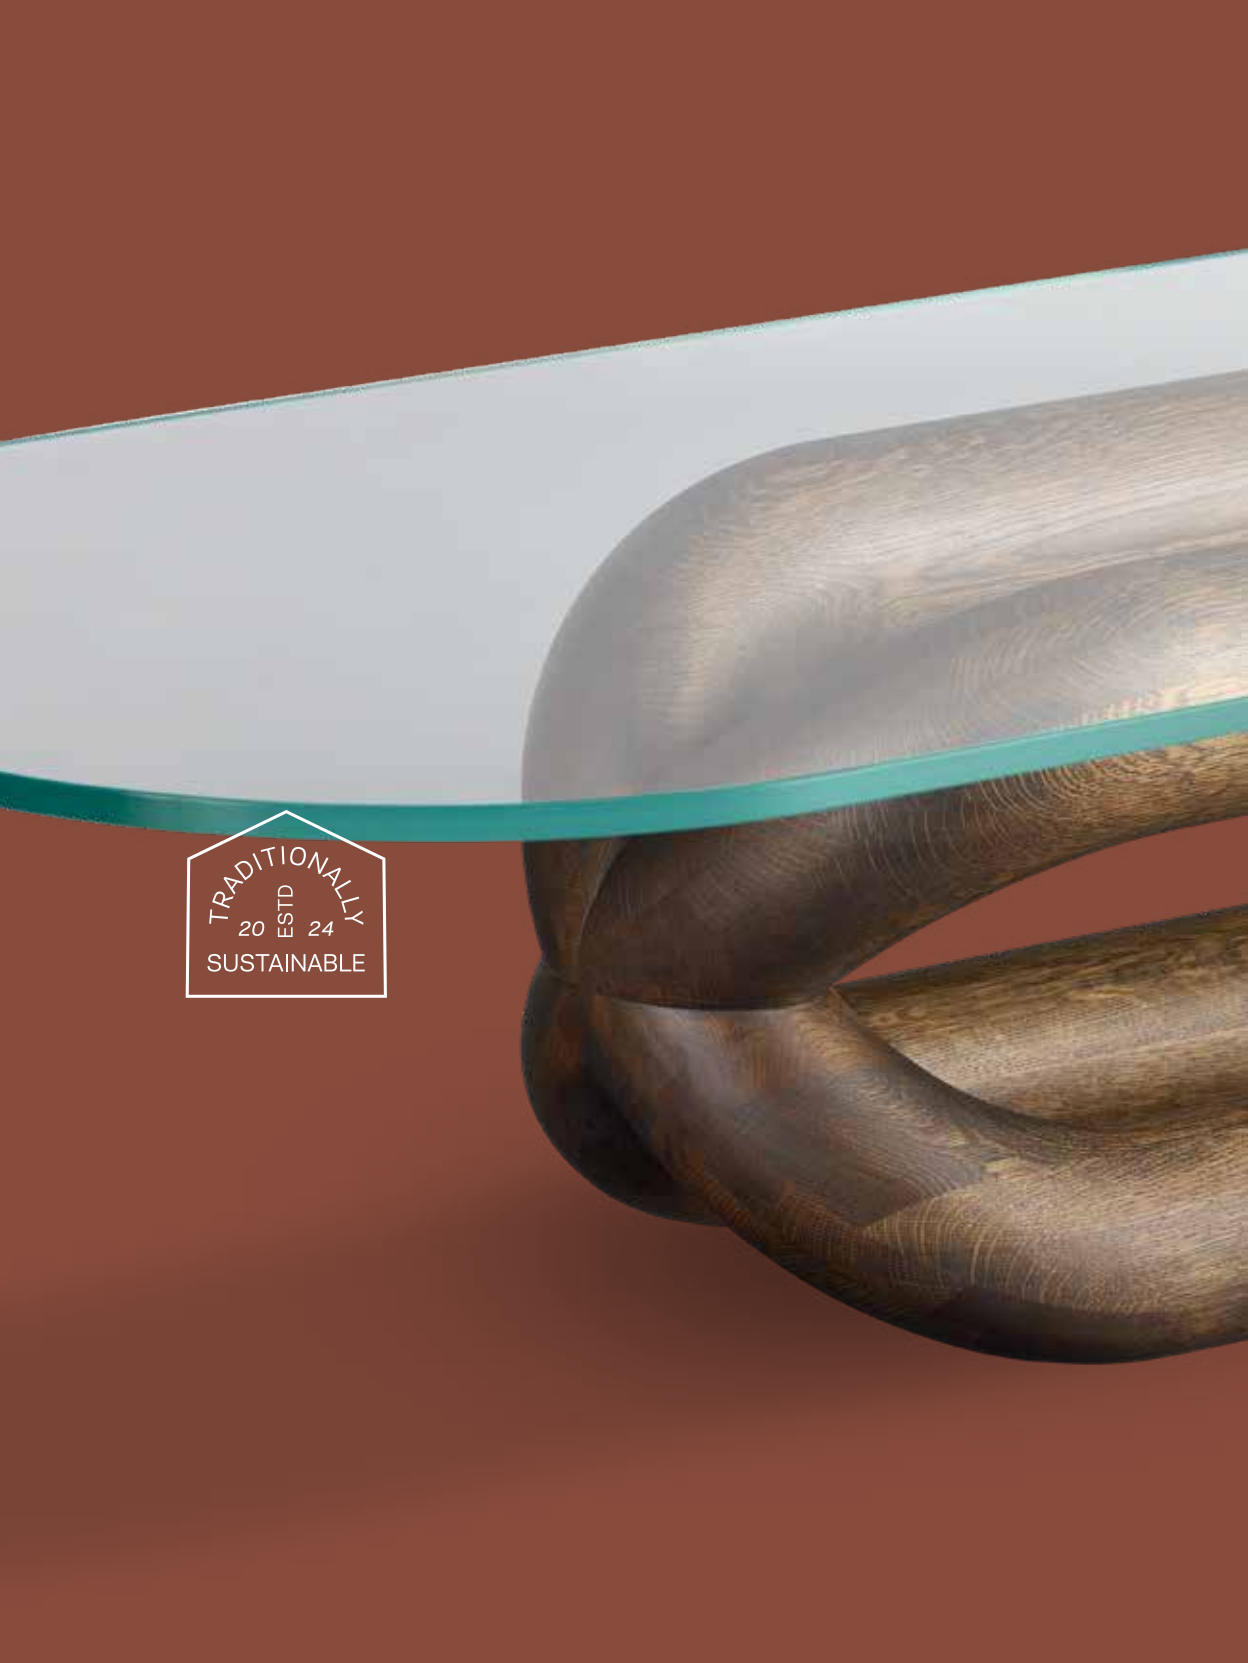

TRADITIONALLY
20 ESTD 24
SUSTAINABLE

Designer **Bilge Kalfa**
Color
● Charcoal ● Red ● Natural

Materials Solid Wood & Ultraclear Glass Dimensions 160x60x35 cm
Year 2024