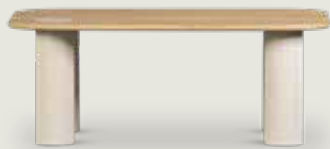

38

ROL SQUARE COFFEE TABLE

Designer Rüya Akyol Studio
Color

● Earth Burgundy ● Deep Ocean
● Moss Stone ● Vanilla Grey

Materials Solid Oak Wood
Year 2025

Dimensions 70x70x38 cm

39

ROL RECTANGULAR COFFEE TABLE