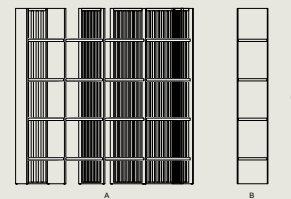

Solid Oak Wood

FINISH (Frame)

Natural Oil, Matte

Natural

DIMENSION

A 202,5 X B 35 X C 200 cm

A

B