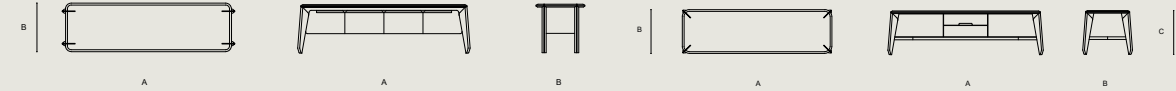

ROYERE SIDEBORD

by ABRA ID

MATERIAL (Top / Legs)

01.Solid Oak Wood / Metal

02.Metal

FINISH (Top / Legs)

01.Natural Oil, Matte / Powder Coated Metal, Glossy

Natural / Sunstone		Natural / Olive Green	
Natural / Anthracite		Natural / Linen White	
Natural / Orange		Natural / Blue	

02.Powder Coated Metal, Glossy

Sunstone		Olive Green	
Anthracite		Linen White	
Orange		Blue	

DIMENSION

A 100 X B 35 X C 57,2 cm

A 100 X B 35 X C 78,5 cm

A 100 X B 35 X C 97,2 cm

LIKA TV UNIT

by ABRA ID

MATERIAL (Top / Legs)

Solik Oak Wood / Solid Oak & Metal

FINISH (Top / Legs)

Natural Oil, Matte / Powder Coated Metal, Matte

Natural / Natural & Blue	
Natural / Natural & Orange	
Natural / Natural & Green	
Natural / Natural & Anthracite	

DIMENSION

A 170 X B 50 X C 50 cm

LIKA TV UNIT

by ABRA ID

MATERIAL (Top / Legs)

Solik Oak Wood / Solik Oak & Solid Walnut

FINISH (Top / Legs)

Natural Oil, Matte

Natural	

DIMENSION

A 170 X B 50 X C 50 cm