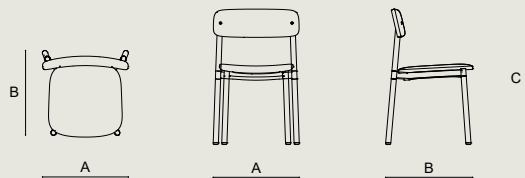

KNUT CHAIR

by Marvin Kasper

MATERIAL (Backrest & Seat & Legs)

Solid Oak Wood

FINISH (Backrest & Seat / Legs)

01. Natural Oil, Matte / Natural Oil, Matte

Natural / Natural

02. Natural Oil, Matte / Lacquered Paint, Matte

Natural / Burgundy

Natural / Grey

DIMENSION

A 50 X B 50 X C 79 cm

BOND COFFEE TABLE

by Rüya Akyol Studio

MATERIAL (Top & Legs)

Bent Plywood Oak

FINISH (Top & Legs)

01. Natural Oil, Matte

Natural

02. Lacquered Paint, Matte

Earth Burgundy Moss Stone

Deep Ocean Deep Green

Vanilla Grey Warm Yellow

Ash Grey Aqua Green

Light Blue Dusty Pink

Light Blue / Deep Ocean Vanilla Grey / Ash Grey

Aqua Green / Deep Green & Moss Stone

Dusty Pink / Earth Burgundy & Moss Stone

FINISH (Top / Legs)

03. Natural Oil, Matte / Lacquered Paint, Matte

Vanilla Grey / Natural Light Blue / Natural

Most Stone / Natural Natural / Ash Grey

Warm Yellow / Natural Natural / Deep Green

Dusty Pink / Natural Natural / Earth Burgundy

04. Natural Oil, Matte / Water-Based Paint, Matte

Natural / Deep Ocean

DIMENSION

A 82 X B 82 X C 38 cm