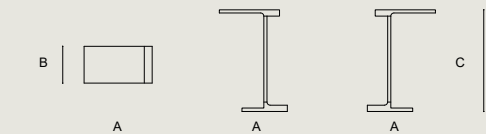

Blue / Natural 

Red / Charcoal 

DIMENSION

A 23,5 X B 38,5 X C 64 cm

MIRMIR COFFEE TABLE

by Bilge Kalfa

**MATERIAL (Top & Legs)**

Solid Oak Wood