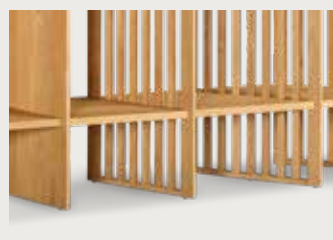

44

MA BOOKCASE