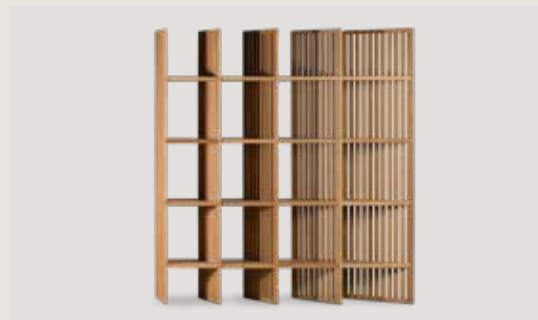

Natural Oil, Matte

Natural

DIMENSION

A Ø 41 X C 45 cm

B

MA BOOKCASE

by demirden I ilio

MATERIAL (Frame)