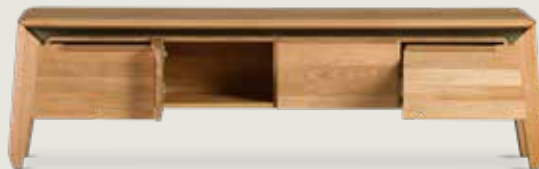

Dimensions 100x35x97,2 cm

Functional pieces designed to support contemporary living spaces with calm simplicity.

TV UNITS

54

LIKA TV UNIT

55

LIKA TV UNIT

Designer ABRA ID
Color