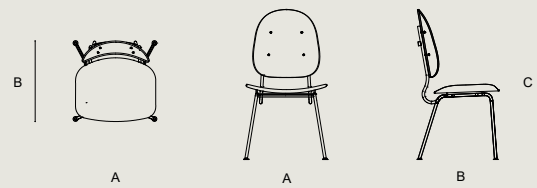

02.Lacquered Paint, Matte / Powder Coated Metal, Matte

Red / Black ● ●

Brown / Black ● ●

03.Natural Oil Finish, Matte / Powder Coated Metal, Matte

Natural / Black ● ●

DIMENSION

A 50,9 cm x B 49,7 cm x C 83,4 cm