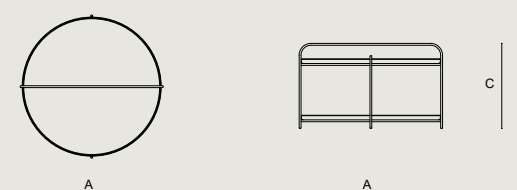

DIMENSION

A Ø 90 X C 55,2 cm