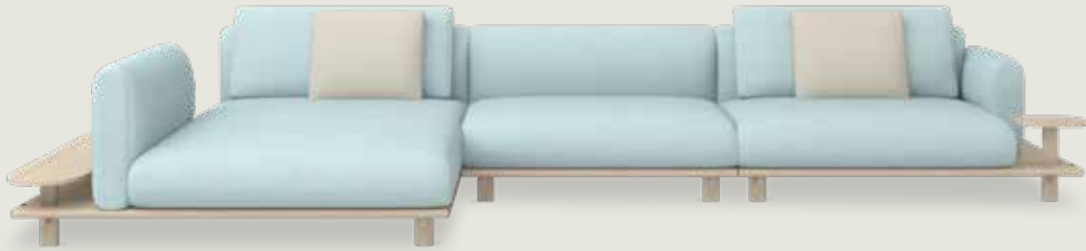

59

SOFIA SOFA

Designer Rya Akyol Studio
Color
● Natural/Blue

Materials Solid Oak & Fabric
Year 2026

Dimensions 440x160x71cm