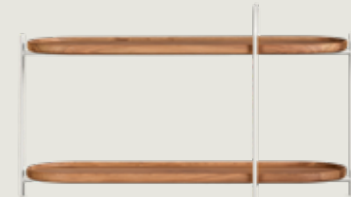

Materials Solid Oak Wood
Year 2025

Dimensions 121.2x35x170.2 cm
121.2x35x86 cm

51

ROYERE TWO/ TIER SIDEBOARD

Designer ABRA ID

Color

● Sunstone ● Orange
● Linen White ● Light Blue

Materials Solid Oak Wood / Metal