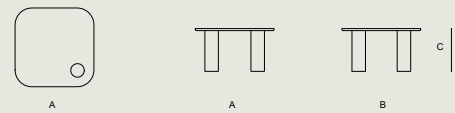

DIMENSION

A Ø 80 X C 38 cm
A 70 X B 70 X C 38 cm
A 100 X B 70 X C 38 cm