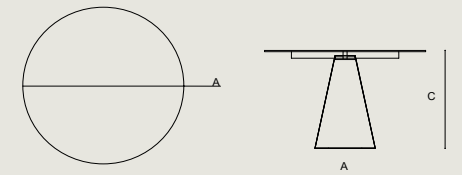

DIMENSION

A Ø 90 cm x C 75 cm
A Ø 120 cm x C 75 cm
A Ø 90 cm x C 108 cm
A 85 X B 85 X C 75 cm
A 105 X B 105 X C 75 cm
A 200 X B 80 X C 108 cm
A 230 X B 100 X C 75 cm