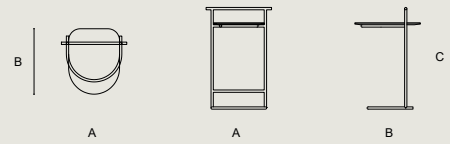

DIMENSION

A 45 X B 45 X C 70 cm

PASAJ SIDE TABLE

by Rüya Akyol Studio

MATERIAL (Top & Legs)

Solid Oak Wood

FINISH (Top / Legs)

1.Natural Oil, Matte / Lacquered Paint, Matte