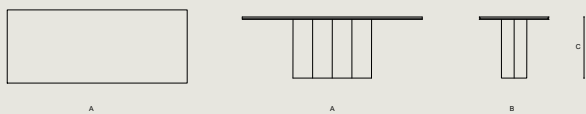

FAM DINING TABLE

by Bilge Kalfa

MATERIAL (Top & Legs & Table Corner)
Solid Oak Wood

FINISH (Top & Legs / Table Corner)
O1. Natural Oil, Matte / Natural Oil, Matte
Natural

O2. Natural Oil, Matte / Colored Oil, Matte
Natural / Blue

O3. Colored Oil, Matte / Colored Oil, Matte
Charcoal

DIMENSION
A 220 X B 90 X C 75 cm

FILIKA ROUND TABLE

by demirden I ilio

MATERIAL (Top & Legs)
Solid Oak Wood

FINISH (Top & Legs)
Natural Oil, Matte
Natural

DIMENSION
A Ø 115 x C 75 cm
A Ø 135 x C 75 cm

AKIS RECTANGULAR TABLE

by demirden I ilio

MATERIAL (Top & Legs)
Solid Oak Wood

FINISH (Top & Legs)
Natural Oil, Matte
Natural

DIMENSION
A 220 X B 100 X C 75 cm

AKIS ROUND TABLE

by demirden I ilio

MATERIAL (Top & Legs)
Solid Oak Wood

FINISH (Top & Legs)
Natural Oil, Matte
Natural

DIMENSION
A Ø 140 x C 75 cm