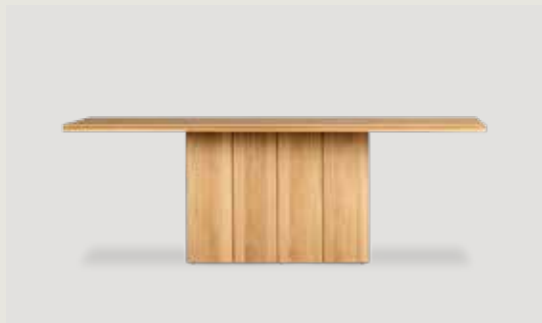

FAM DINING TABLE

by Bilge Kalfa

MATERIAL (Top & Legs & Table Corner)
Solid Oak Wood

FINISH (Top & Legs / Table Corner)
O1. Natural Oil, Matte / Natural Oil, Matte
Natural

O2. Natural Oil, Matte / Colored Oil, Matte
Natural / Blue

O3. Colored Oil, Matte / Colored Oil, Matte
Charcoal

DIMENSION
A 220 X B 90 X C 75 cm