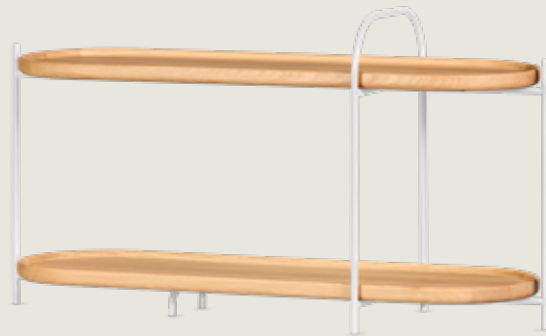

Materials Solid Oak Wood
Year 2025

Dimensions 121.2x35x170.2 cm
121.2x35x86 cm

51

ROYERE TWO/ TIER SIDEBOARD

Designer ABRA ID

Color

● Sunstone ● Orange
● Linen White ● Light Blue

Materials Solid Oak Wood / Metal