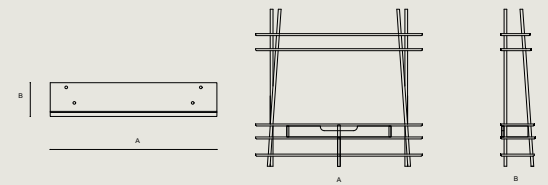

LIKA TV UNIT

by demirden I ilio

MATERIAL (Top / Legs)

Solik Oak Wood / Solik Oak & Solid Walnut

FINISH (Top / Legs)

Natural Oil, Matte

Natural

DIMENSION

A 170 X B 50 X C 50 cm

KAVEL TV UNIT

by demirden I ilio

MATERIAL (Top & Legs)

Solid Oak Wood

FINISH (Top & Legs)

Natural Oil, Matte

Natural

DIMENSION

A 208 X B 42 X C 54 cm

KAVEL BOOKCASE / TV UNIT

by demirden I ilio

MATERIAL (Top & Legs)

Solik Oak Wood

FINISH (Top & Legs)

Natural Oil, Matte

Natural

DIMENSION

A 208 X B 42 X C 200 cm