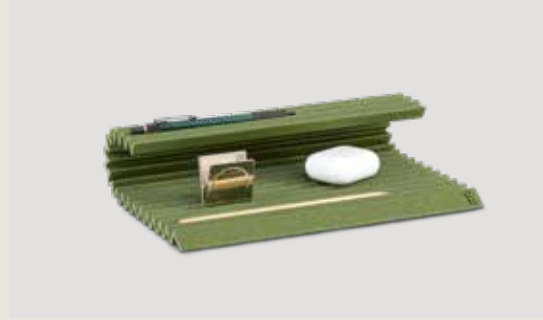

01. 3D Print Matte

Mustard Green 

02. 3D Print Glossy

Glossy Metallic Blue **DIMENSION**

A 15 X B 15 X C 5 cm

CRAG ORGANIZER

by Form&Seek

**MATERIAL (Frame)**