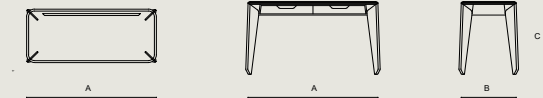

DIMENSION

A 200 X B 90 X C 74 cm