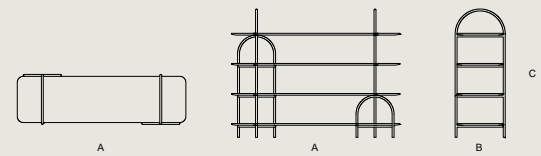

KAVEL BOOKCASE

by demirden | ilio

MATERIAL (Frame)
Solid Oak Wood

FINISH (Frame)
Natural Oil, Matte

Natural

DIMENSION

A 90 X B 42 X C 201,3 cm
A 120 X B 42 X C 201,3 cm
A 150 X B 42 X C 201,3 cm

ARCON BOOKCASE

by Rüya Akyol Studio

MATERIAL (Top / Legs)
Linolium, Bent Plywood Oak / Metal

FINISH (Top / Legs)
Matte & Oil / Powder Coated Metal, Matte

Most Stone & Natural / Most Stone

Earth Burgundy & Natural / Earth Burgundy

Deep Ocean & Natural / Deep Ocean

Vanilla Grey & Natural / Vanilla Grey

DIMENSION

A 110 X B 41,6 X C 56,6 cm
A 110 X B 41,6 X C 81,6 cm
A 110 X B 41,6 X C 106 cm
A 140 X B 41,6 X C 56,6 cm
A 140 X B 41,6 X C 81,6 cm
A 140 X B 41,6 X C 106 cm

ARCON BOOKCASE

by Rüya Akyol Studio

MATERIAL (Top / Legs)
Linolium & Bent Plywood Oak / Metal

FINISH (Top / Legs)
Matte & Oil / Powder Coated Metal, Matte

Natural / Most Stone

Natural / Earth Burgundy

Natural / Deep Ocean

Natural / Vanilla Grey

DIMENSION

A 110 X B 41,6 X C 56,6 cm
A 110 X B 41,6 X C 81,6 cm
A 110 X B 41,6 X C 106 cm
A 140 X B 41,6 X C 56,6 cm
A 140 X B 41,6 X C 81,6 cm
A 140 X B 41,6 X C 106 cm

PARCEL BOOKCASE

by Rüya Akyol Studio

MATERIAL (Vertical Panel & Horizontal Panel)
Solid Oak Wood

FINISH (Top / Legs)
Lacquered Paint, Matte / Natural Oil, Matte

Aqua Green & Moss Stone & Deep Green / Natural

Vanilla Grey & Light Blue & Deep Ocean / Natural

Vanilla Grey / Natural Ash Grey / Natural

Dusty Pink / Natural Warm Yellow / Natural

Earth Burgundy / Natural Aqua Green / Natural

Moss Stone / Natural Deep Green / Natural

Light Blue / Natural Deep Ocean / Natural

DIMENSION

A 121,2 X B 35 X C 170,2 cm
A 121,2 X B 35 X C 86 cm