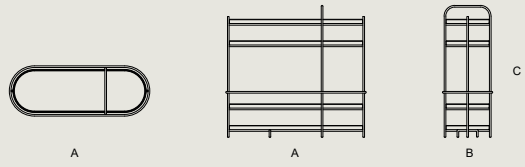

DIMENSION

A 100 X B 35 X C 57,2 cm

A 100 X B 35 X C 78,5 cm

A 100 X B 35 X C 97,2 cm