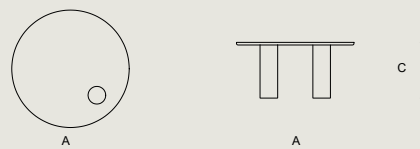

DIMENSION

A Ø 80 X C 38 cm
A 70 X B 70 X C 38 cm
A 100 X B 70 X C 38 cm