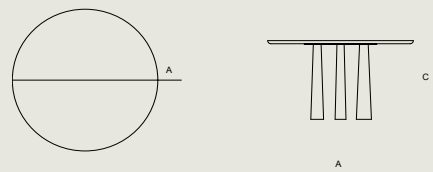

FAM DINING TABLE

by Bilge Kalfa

MATERIAL (Top & Legs & Table Corner)
Solid Oak Wood

FINISH (Top & Legs / Table Corner)
O1. Natural Oil, Matte / Natural Oil, Matte
Natural

O2. Natural Oil, Matte / Colored Oil, Matte
Natural / Blue

O3. Colored Oil, Matte / Colored Oil, Matte
Charcoal

DIMENSION
A 220 X B 90 X C 75 cm

FILIKA ROUND TABLE

by demirden I ilio

MATERIAL (Top & Legs)
Solid Oak Wood

FINISH (Top & Legs)
Natural Oil, Matte
Natural

DIMENSION
A Ø 115 x C 75 cm
A Ø 135 x C 75 cm

AKIS RECTANGULAR TABLE

by demirden I ilio

MATERIAL (Top & Legs)
Solid Oak Wood

FINISH (Top & Legs)
Natural Oil, Matte
Natural

DIMENSION
A 220 X B 100 X C 75 cm

AKIS ROUND TABLE

by demirden I ilio

MATERIAL (Top & Legs)
Solid Oak Wood

FINISH (Top & Legs)
Natural Oil, Matte
Natural

DIMENSION
A Ø 140 x C 75 cm