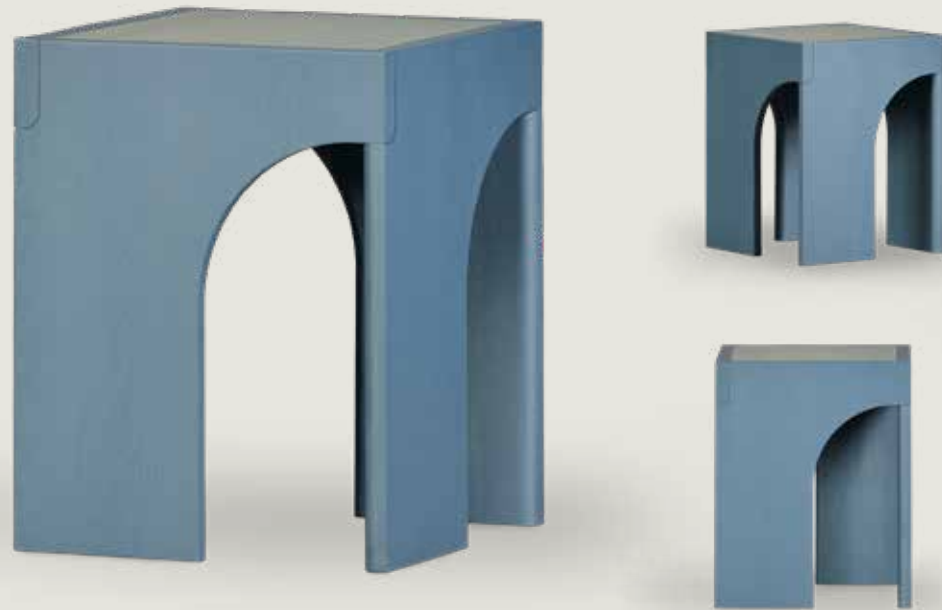

3 4

PASAJ SIDE TABLE

Designer **Rüya Akyol Studio**
Color

● Earth Burgundy ● Deep Ocean
● Moss Stone ● Vanilla Grey

Materials **Solid Oak Wood**
Year **2025**

Dimensions **36x36x45 cm**

3 5