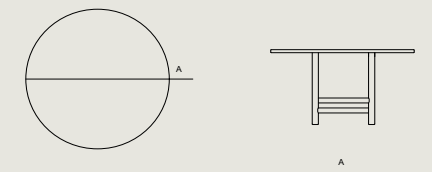

DIMENSION
A 220 X B 100 X C 75 cm

AKIS ROUND TABLE

by demirden I ilio

MATERIAL (Top & Legs)
Solid Oak Wood

FINISH (Top & Legs)
Natural Oil, Matte
Natural

DIMENSION
A Ø 140 x C 75 cm

FILIKA OVAL TABLE

by demirden | ilio