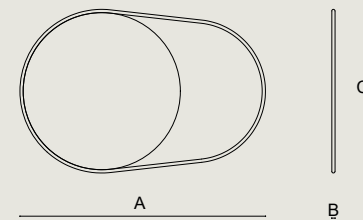

Moss Stone

Deep Ocean

Vanilla Grey

DIMENSION

A 120.6 X B 1.6 X C 80 cm

PRIME ORGANIZER

by Form&Seek

MATERIAL (Frame)