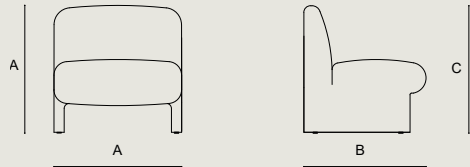

FINISH (Backrest & Seat)

Velvet & Natural Fabric & Boucle Fabric

Burgundy

Moss Stone

Navy Blue

Pistachio Green

DIMENSION

A 75 X B 72 X C 74,7 cm