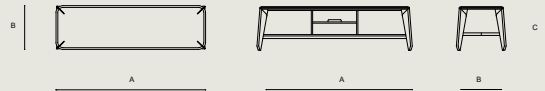

DIMENSION

A 170 X B 50 X C 50 cm

KAVEL TV UNIT

by demirden I ilio

MATERIAL (Top & Legs)

Solid Oak Wood

FINISH (Top & Legs)

Natural Oil, Matte