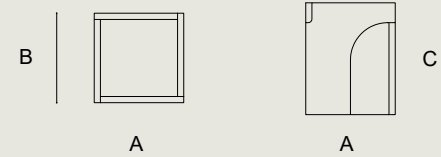

DIMENSION

A 36 X B 36 X C 45 cm