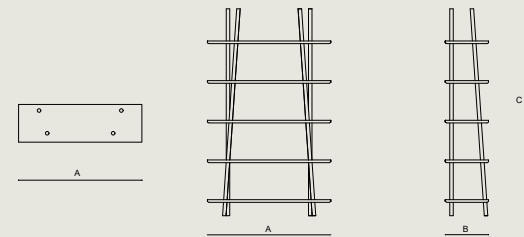

KAVEL BOOKCASE

by demirden | ilio

MATERIAL (Frame)
Solid Oak Wood

FINISH (Frame)
Natural Oil, Matte

Natural

DIMENSION

A 90 X B 42 X C 201,3 cm
A 120 X B 42 X C 201,3 cm
A 150 X B 42 X C 201,3 cm

ARCON BOOKCASE

by Rüya Akyol Studio

MATERIAL (Top / Legs)
Linolium, Bent Plywood Oak / Metal

FINISH (Top / Legs)
Matte & Oil / Powder Coated Metal, Matte

Most Stone & Natural / Most Stone

Earth Burgundy & Natural / Earth Burgundy

Deep Ocean & Natural / Deep Ocean

Vanilla Grey & Natural / Vanilla Grey

DIMENSION

A 110 X B 41,6 X C 56,6 cm
A 110 X B 41,6 X C 81,6 cm
A 110 X B 41,6 X C 106 cm
A 140 X B 41,6 X C 56,6 cm
A 140 X B 41,6 X C 81,6 cm
A 140 X B 41,6 X C 106 cm

ARCON BOOKCASE

by Rüya Akyol Studio

MATERIAL (Top / Legs)
Linolium & Bent Plywood Oak / Metal

FINISH (Top / Legs)
Matte & Oil / Powder Coated Metal, Matte

Natural / Most Stone

Natural / Earth Burgundy

Natural / Deep Ocean

Natural / Vanilla Grey

DIMENSION

A 110 X B 41,6 X C 56,6 cm
A 110 X B 41,6 X C 81,6 cm
A 110 X B 41,6 X C 106 cm
A 140 X B 41,6 X C 56,6 cm
A 140 X B 41,6 X C 81,6 cm
A 140 X B 41,6 X C 106 cm

PARCEL BOOKCASE

by Rüya Akyol Studio

MATERIAL (Vertical Panel & Horizontal Panel)
Solid Oak Wood

FINISH (Top / Legs)
Lacquered Paint, Matte / Natural Oil, Matte

Aqua Green & Moss Stone & Deep Green / Natural

Vanilla Grey & Light Blue & Deep Ocean / Natural

Vanilla Grey / Natural Ash Grey / Natural

Dusty Pink / Natural Warm Yellow / Natural

Earth Burgundy / Natural Aqua Green / Natural

Moss Stone / Natural Deep Green / Natural

Light Blue / Natural Deep Ocean / Natural

DIMENSION

A 121,2 X B 35 X C 170,2 cm
A 121,2 X B 35 X C 86 cm