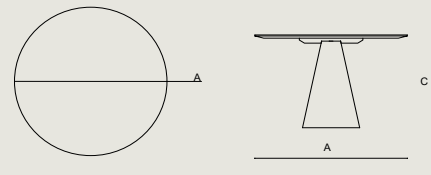

FILIKA OVAL TABLE

by demirden | ilio

MATERIAL (Top & Legs)
Solid Oak Wood

FINISH (Top & Legs)
Natural Oil, Matte
Natural

DIMENSION

A 180 X B 100 X C 75 cm
A 220 X B 100 X C 75 cm
A 280 X B 100 X C 75 cm

PICO WOODEN TABLE

by Şule Koç

MATERIAL (Top & Legs)
Solid Oak Wood

FINISH (Top & Legs)
Natural Oil, Matte
Natural

DIMENSION

A Ø 90 x C 75 cm
A Ø 120 x C 75 cm
A Ø 90 x C 108 cm

PICO WOODEN TABLE

by Şule Koç

MATERIAL (Top & Legs)
Solid Oak Wood

FINISH (Top & Legs)
Natural Oil, Matte
Natural

DIMENSION

A 85 X B 85 X C 75 cm
A 105 X B 105 X C 75 cm
A 230 X B 100 X C 75 cm
A 200 X B 80 X C 108 cm

PICO GLASS TABLE

by Şule Koç

MATERIAL (Top / Legs)
Laminated Glass / Metal

FINISH (Top / Legs)
Lacquered Paint, Matte / Powder Coated Metal, Matte

DIMENSION

A Ø 90 cm x C 75 cm
A Ø 120 cm x C 75 cm
A Ø 90 cm x C 108 cm
A 85 X B 85 X C 75 cm
A 105 X B 105 X C 75 cm
A 200 X B 80 X C 108 cm
A 230 X B 100 X C 75 cm