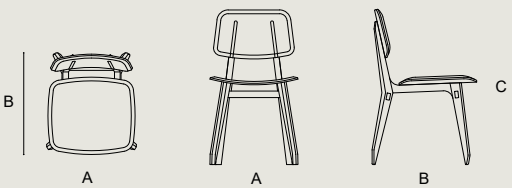

O1.Natural Oil, Matte / Natural Oil, Matte

Natural / Natural

O2.Lacquered Paint, Matte / Natural Oil, Matte

Black / Natural

**DIMENSION**

A 55 X B 46 X C 82 cm

LINJE CHAIR

by demirden I ilio