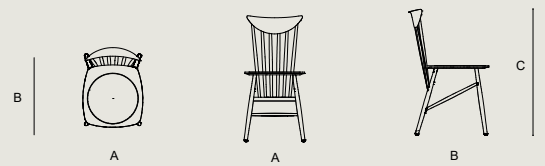

DIMENSION

A 37,2 cm x B 52,7 cm x C 83,2 cm