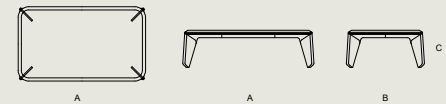

Natural / Anthracite

DIMENSION

A 120 X B 70 X C 35 cm

LIKA ROUND COFFEE TABLE

by ABRA ID

**MATERIAL (Top / Legs)**

1.Solid Oak Wood / Solid Oak & Solid Walnut
 2.Solid Oak Wood / Metal

FINISH (Top & Legs)